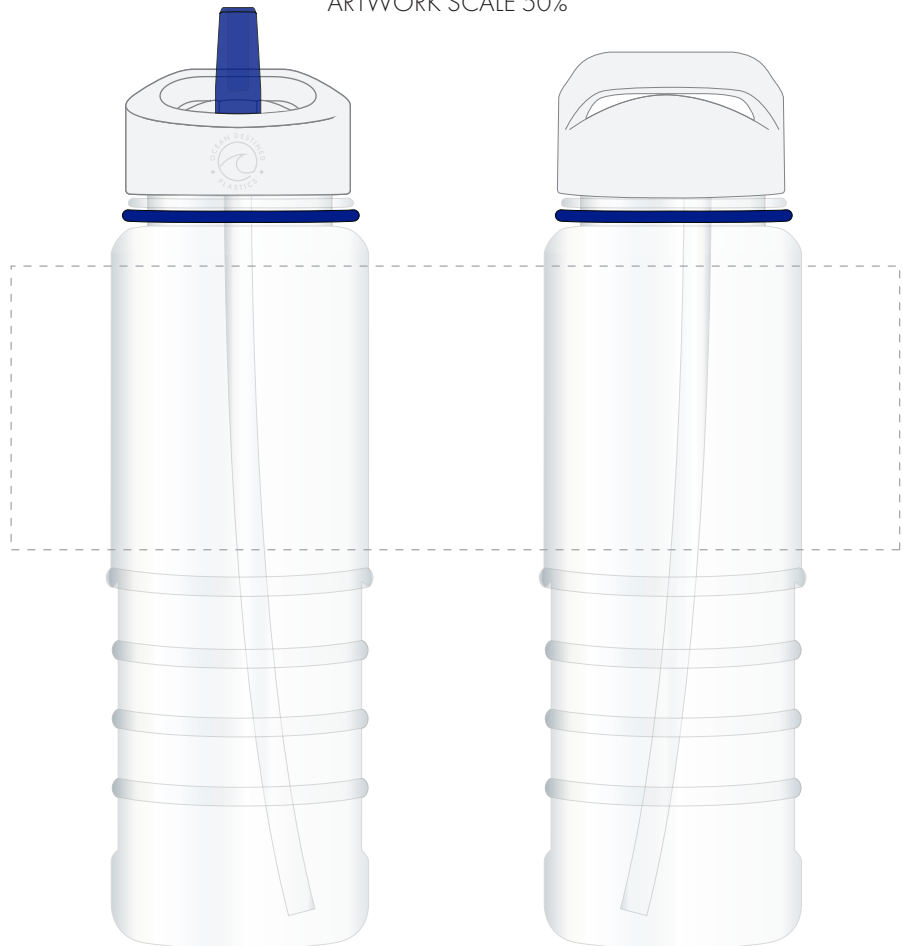

Your Ref:	Quantity:	Product Code: MG7606
Our Ref:	Version: 1	Product Colour: BLUE

PRINTING CONCERNS:**PRODUCT INFO: LOGO MAY NOT LINE UP TO SIPPER**

- Logos will be directly opposite
- Logos will NOT be directly opposite

We stock this item in the following colours

**PANTONE REFERENCE(S)**

- Full colour printing

ARTWORK SCALE 50%

Product Image for visualisation
- colours may vary

The dashed line is to demonstrate print area and will not appear on your printed item